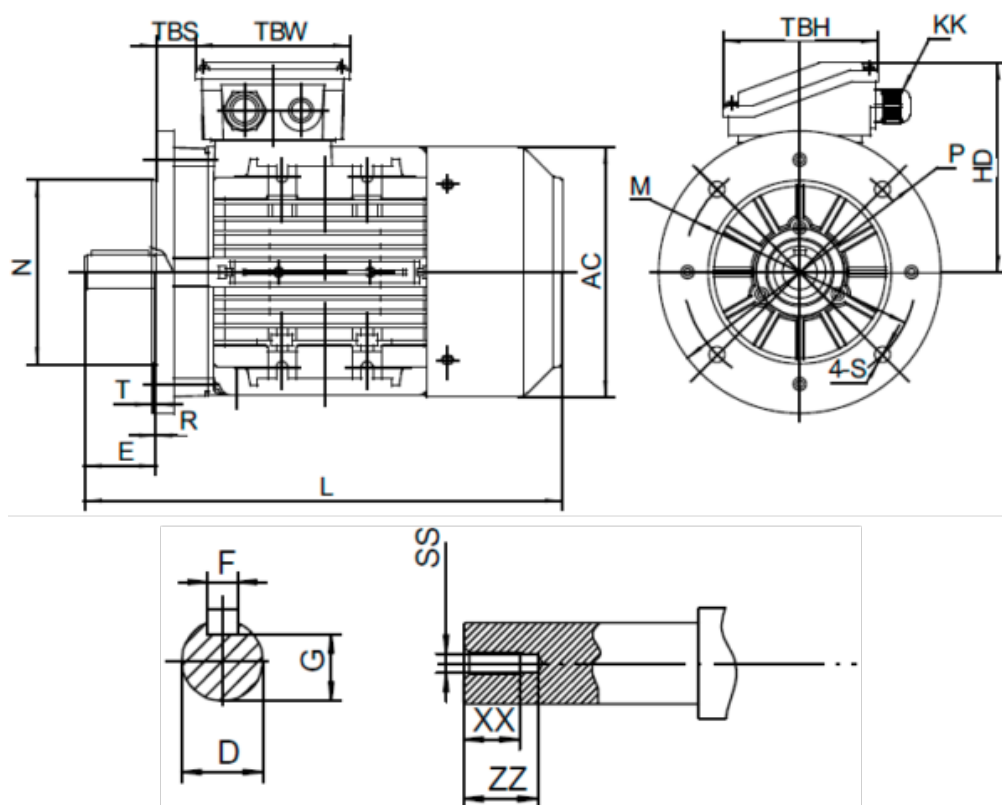

Data Sheet

Article number: 2516004004240140

Description: Kleedrive T2A 100L3-4 4.0kw 1400 rpm UL/CSA
3x400/690V 50HZ IP55 B5 Eff=86.6%

Measures

AA = 200	L = 376	TBH = 118
AC = Ø199	M = Ø215	TBS = 32
AD = 260	N = Ø180	TBW = 118
D = Ø28	P = Ø250	XX = 22
E = 60	R = 0	ZZ = 30
F = 8	S = Ø15	
G = 24	SS = M10	
HD = 160	T = 4	